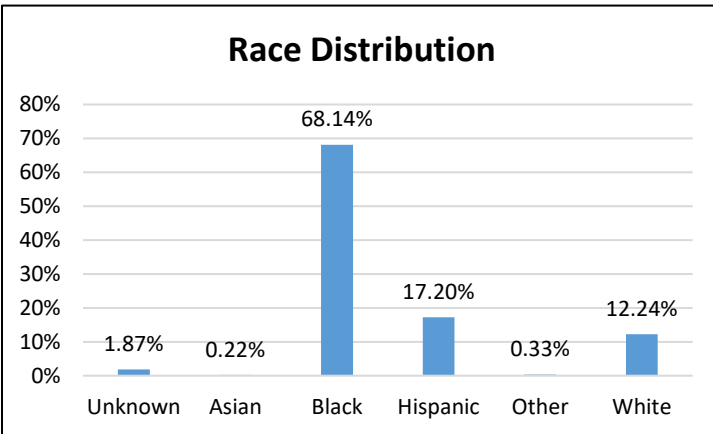

Pretrial Services Weekly Report

Electronic Monitoring Population Demographics 12/30/2022

Radio Frequency Monitoring (RF) population:	907
GPS Monitoring population:	744

Radio Frequency (RF) Monitoring

GPS Monitoring