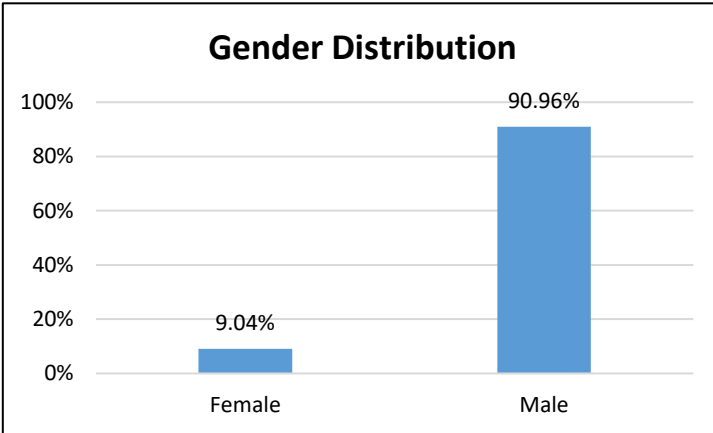

Pretrial Services Weekly Report

Electronic Monitoring Population Demographics 12/30/2022

Radio Frequency Monitoring (RF) population:	907
GPS Monitoring population:	744

Radio Frequency (RF) Monitoring

GPS Monitoring