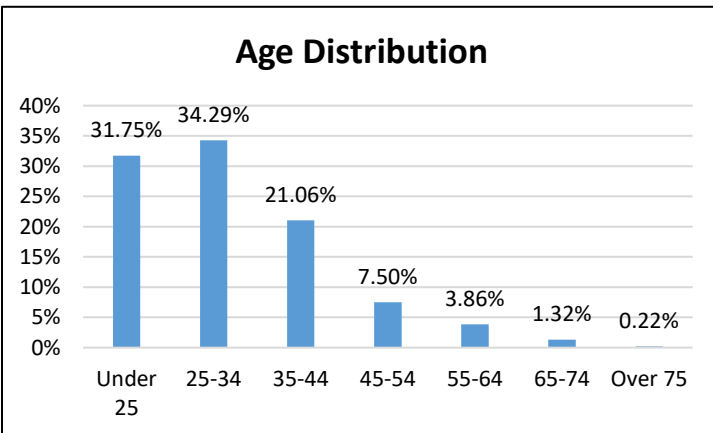

Pretrial Services Weekly Report

Electronic Monitoring Population Demographics 12/30/2022

Radio Frequency Monitoring (RF) population:	907
GPS Monitoring population:	744

Radio Frequency (RF) Monitoring

GPS Monitoring